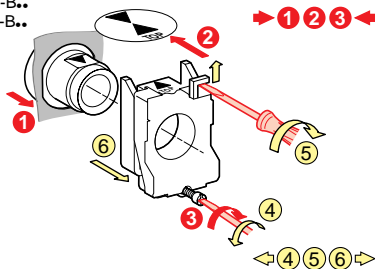

XB4-B..  
 ZB4-B..

 0,8 Nm max.  
 7,0 lb-in max.

 XB5-A..  
 ZB5-A..

 2 Nm max.  
 17,7 lb-in max.

For use on flat surface of a type 4, 4x, 12 and 13 enclosure  
 Except double-headed pushbutton without boot