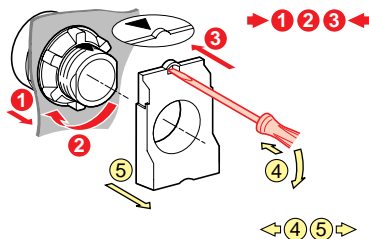

XB4-B..  
 ZB4-B..

 0,8 Nm max.  
 7,0 lb-in max.

 XB5-A..  
 ZB5-A..

 2 Nm max.  
 17,7 lb-in max.

For use on flat surface of a type 4, 4x, 12 and 13 enclosure  
 Except double-headed pushbutton without boot