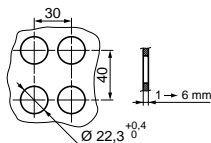

XB4-B..  
 ZB4-B..

 0,8 Nm max.  
 7,0 lb-in max.

 XB5-A..  
 ZB5-A..

 2 Nm max.  
 17,7 lb-in max.

For use on flat surface of a type 4, 4x, 12 and 13 enclosure  
 Except double-headed pushbutton without boot